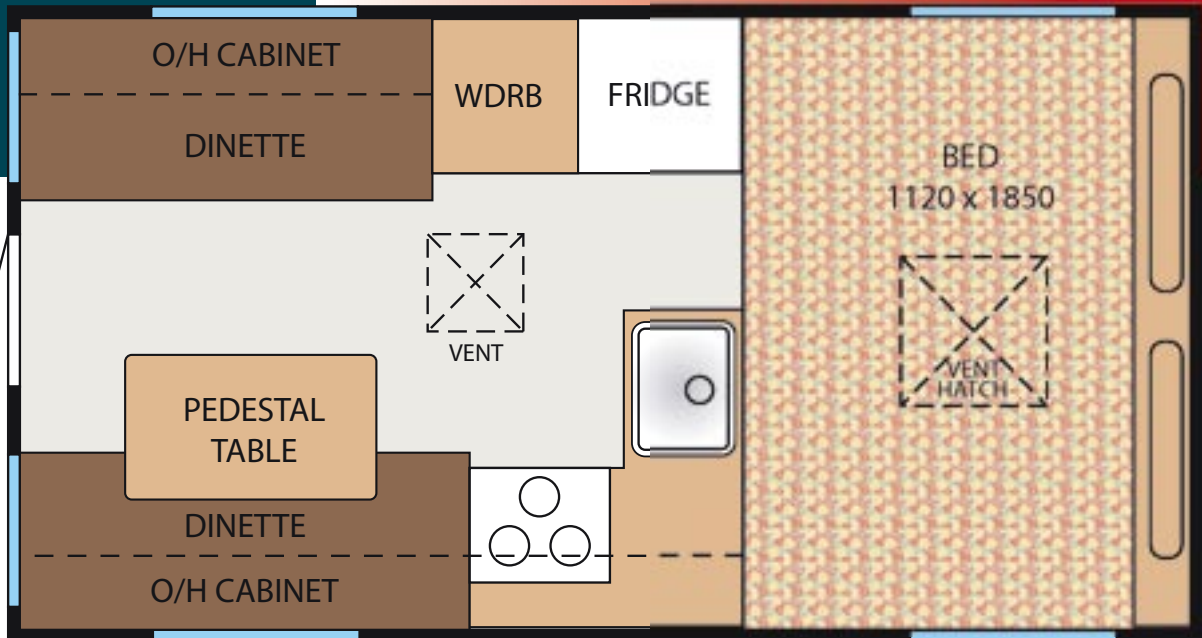

Slide-On Camper

Okanagan proudly
brought to you by

**KARA
KAR**
TRAILERS

Get away from it all with
a roomy Slide-On Camper

Roomy Slide-On designed and built like no other!

This lightweight, stable camper provides plenty of space for four people with a comfortable double size bed and fold down table configuration. It's easily detachable when stationary and features hydraulic jacks to take the effort out of raising the camper unit from the utility.

All this plus it's tastefully decorated to act as a home away from home.

Standard Features

- 3 Burner range top
 - Power range hood with light
 - Stainless Steel Sink
 - Sink cover/cutting board
 - 3 Way Frige
 - Battery compartment
 - Aluminium exterior
 - Assit handle
 - Locking Door
 - High density foam mattress
 - Roof rack and ladder
 - Venetian blinds
 - Vinyl floor covering
- | | |
|-------------------|---------------------|
| Floor Length | - 7'6" |
| Exterior Width | - 81" |
| Interior Height | - 72" |
| Sleeping Capacity | - 4 |
| Fresh Water Cap. | - 40 lt |
| Dry Weight | - 517kg
(approx) |